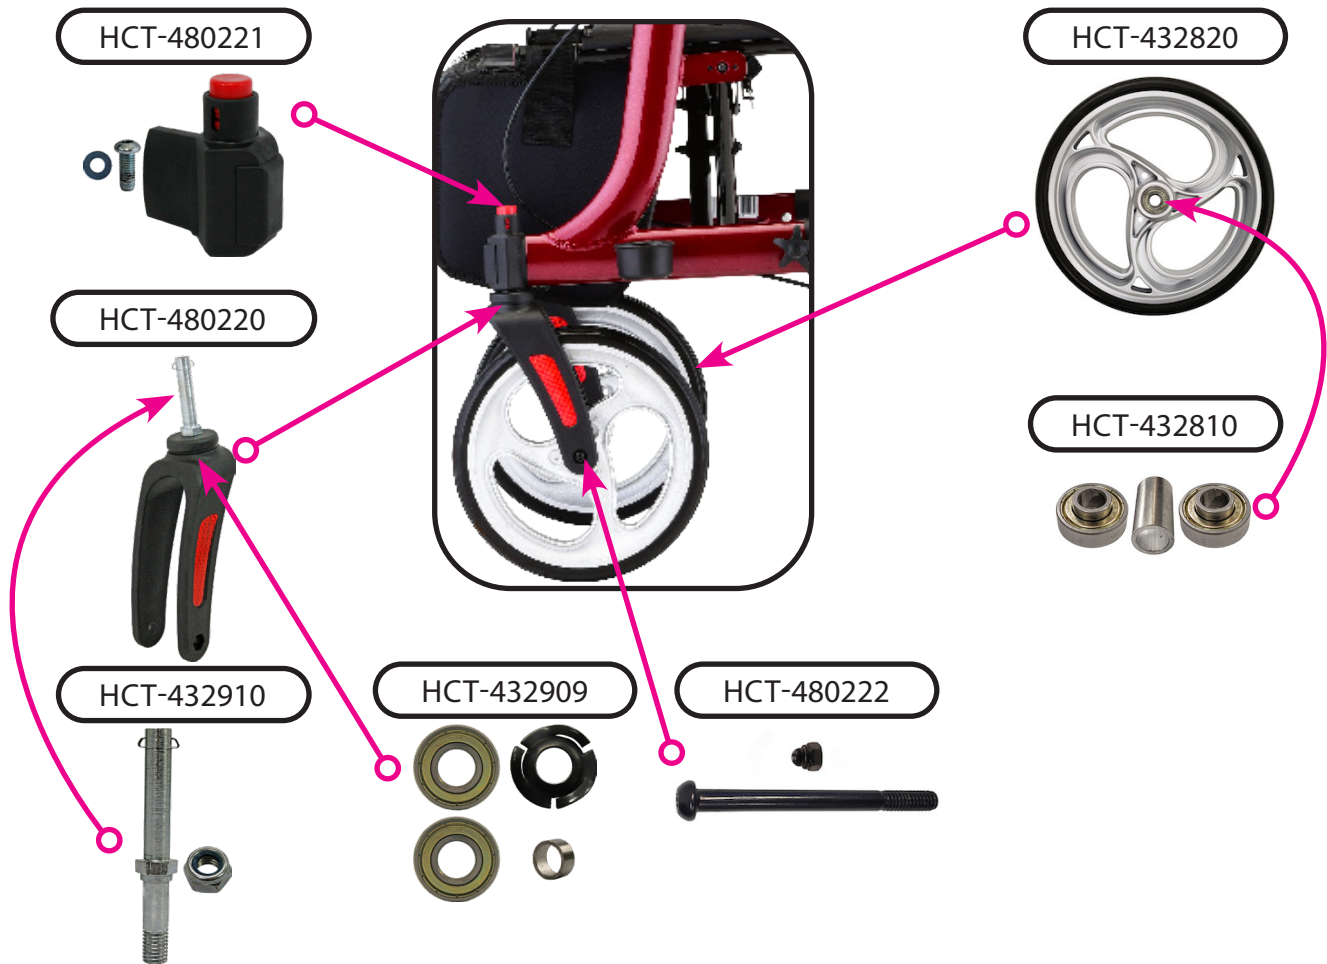

## Seat & Backrest

HCT-432836

HCT-432823

HCT-432812

HCT-432830

HCT-432804

## Fork Assembly Components